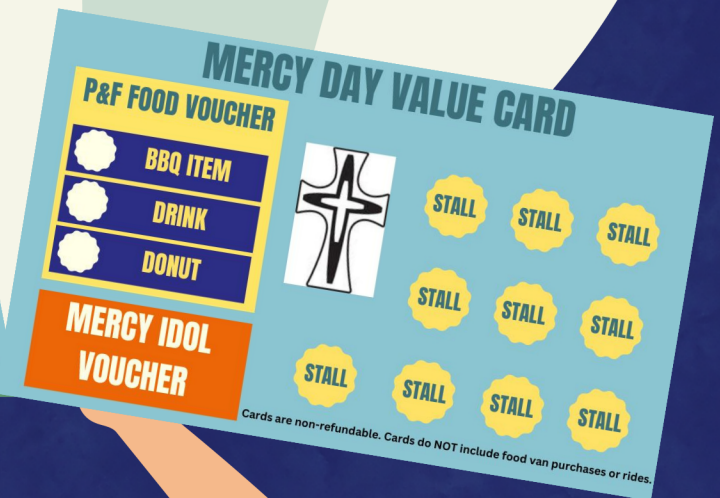

\$20 value for **\$15**

# MERCY DAY VALUE CARDS

**Cards will be on sale at the MLMC shop or via  
Homeroom. Cards are non-refundable.  
Cards do NOT include food van purchases or rides.**

**Use the STALL  
section to have fun  
at the many different  
activities we have on  
the day.**

**Only 200 Mercy Idol  
value cards are being  
sold. Get in quick!  
Individual Idol tickets  
will be sold at the  
door.**